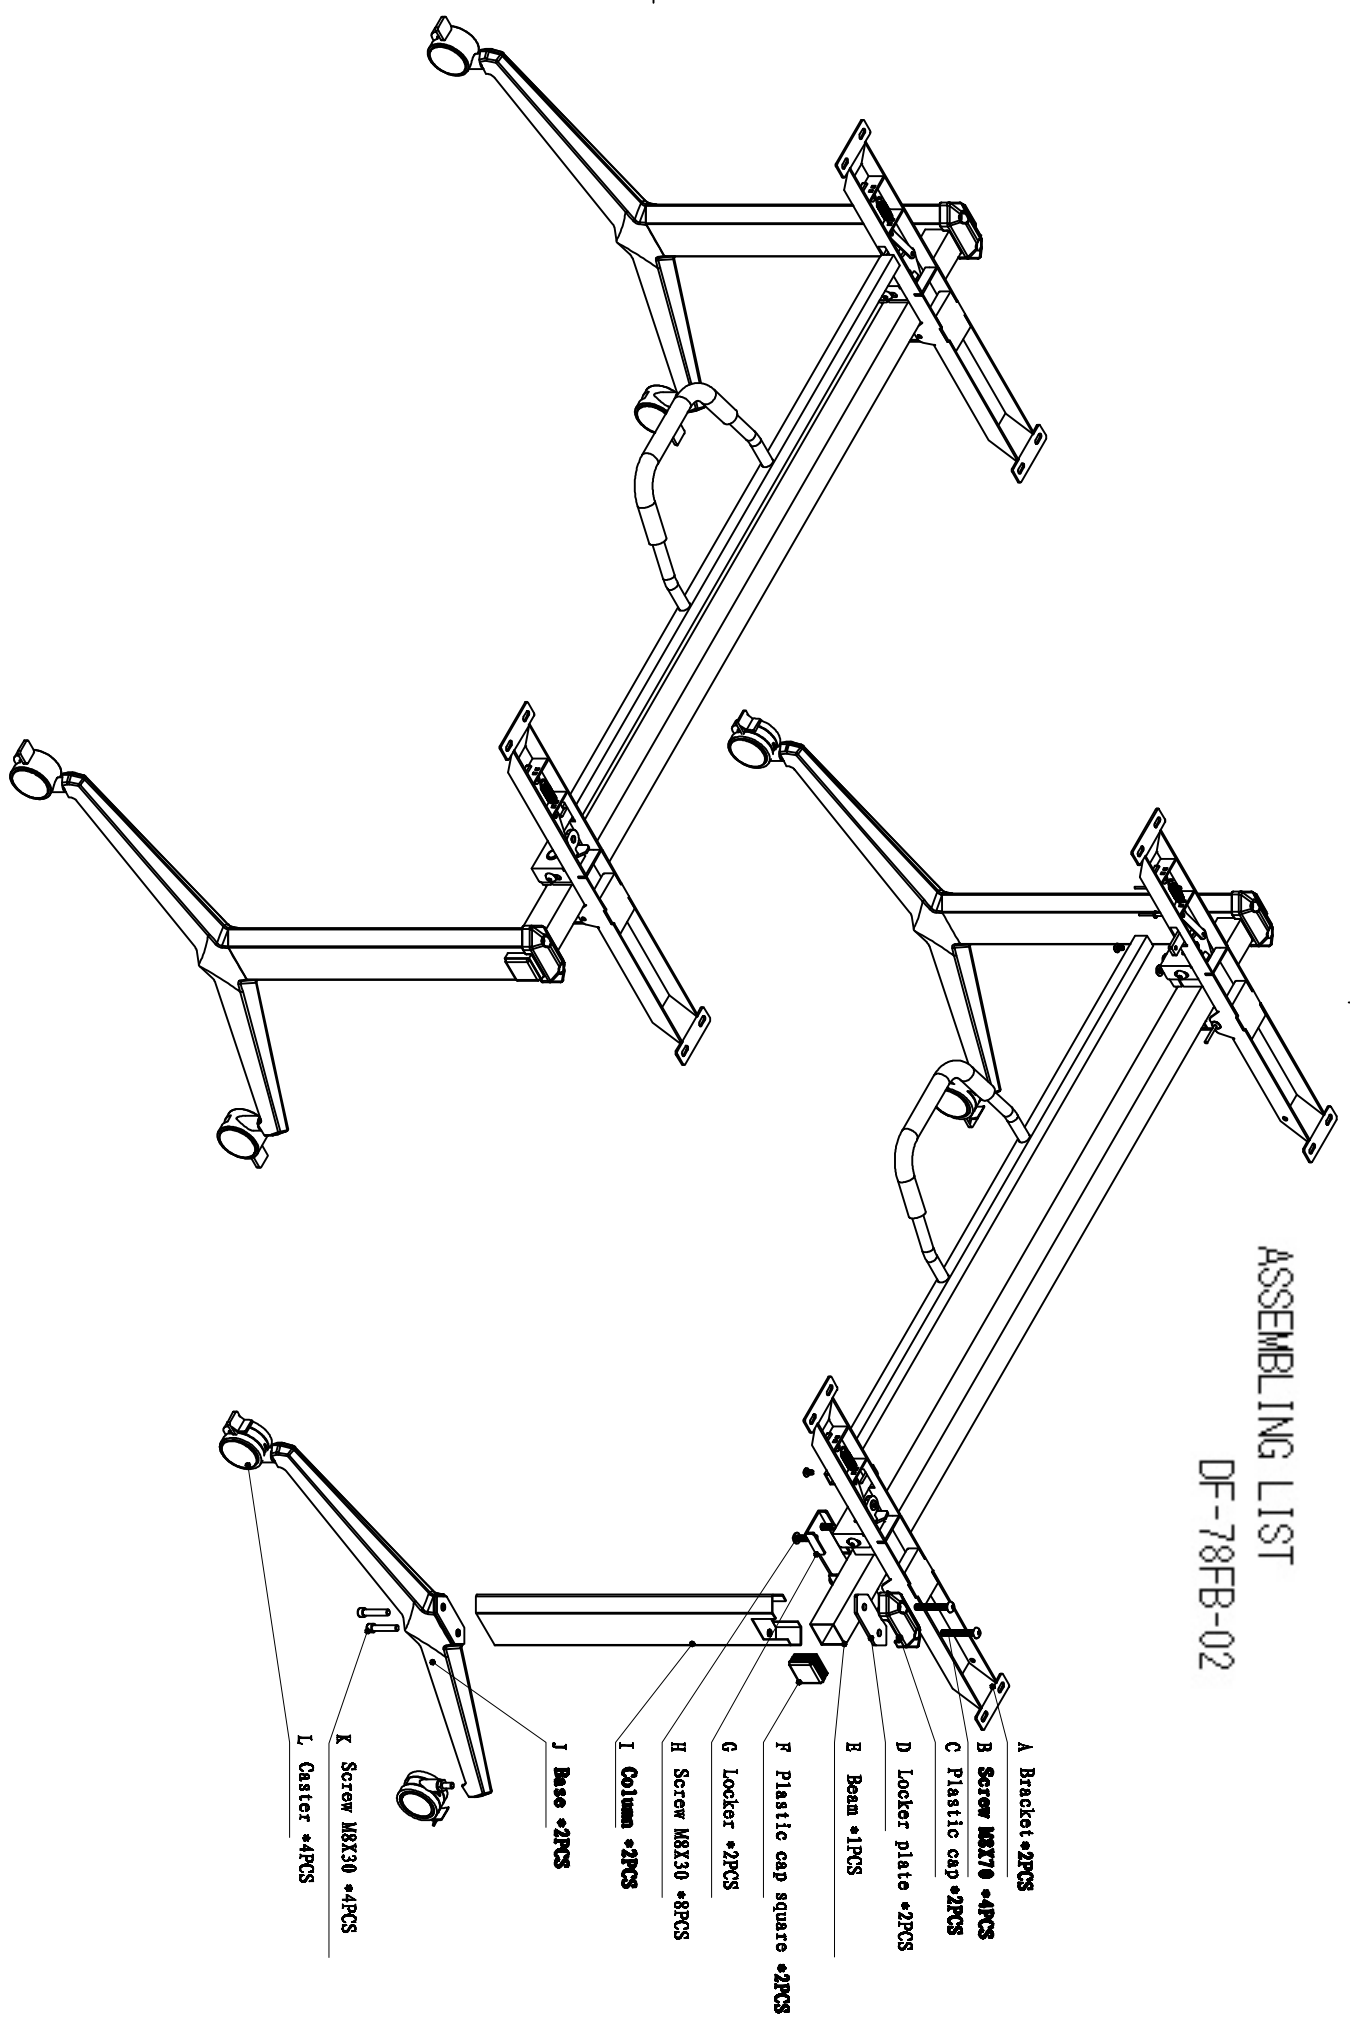

ASSEMBLING LIST
DF-78FB-02

- A Bracket *2PCS
- B Screw M8X70 *4PCS
- C Plastic cap *2PCS
- D Locker plate *2PCS
- E Beam *1PCS
- F Plastic cap square *2PCS
- G Locker *2PCS
- H Screw M8X30 *8PCS
- I Column *2PCS
- J Base *2PCS
- K Screw M8X30 *4PCS
- L Caster *4PCS