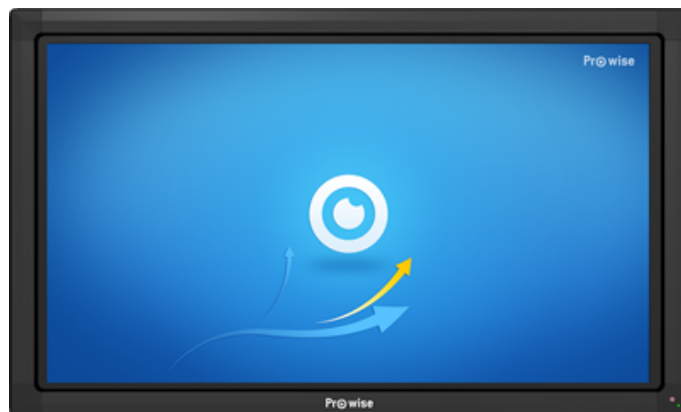

Prowise 70" HD Multi-touchscreen

Screen

Diagonal	70 inch
Panel type	Full HD LED
Resolution	1920 x 1080
Glass plate	Anti-reflection
Aspect ratio	16:9
Contrast ratio	5000:01:00
Brightness	350 cd/m2
Response time	4 ms
Number of colours	1.06 B
Viewing Angle	>150°
Panel Refresh Rate	120Hz

Modules (Optional)

PC module	Yes
DVD / Blu-ray module	Yes, Blu-Ray
TV module	N/A

Touch module

Type	IR-pro
Multi-touch	Yes (10 points)
Multi writing	Yes
Auto-calibration	Yes
Resistant to sunlight	Yes
Service life	70000
Supported OS	Windows 8/Windows 7/Windows XP/Vista/Linux/Mac OS X/Android/Chrome